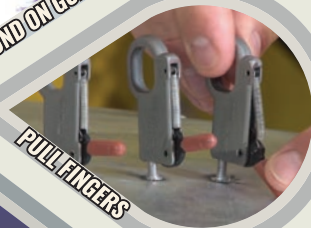

Our Starter Kit
is Better Than
Their Best!

GROUND ON GUN

PULL FINGERS

WARRANTY
5
YEAR

ALUSPOT Extended
DF-900DXE

ALUSPOT Deluxe
DF-900DX

ALUSPOT Basic
DF-900B

INCLUDED	DXE	DX	B
110v Cap. Discharge Stud Welder	•	•	•
Alu-Silicon Studs	•	•	•
Alu-Magnesium Studs	•	•	•
Spitznagel Pull Fingers	•	•	•
T-Puller	•	•	•
Squeeze Puller	•	•	•
Leverage Puller	•	•	•
Bridge Puller	•	•	•
Stud Cut Pliers	•	•	•
Infrared Temp. Gauge	•	•	•
Heat Gun	•	•	•
3 PC Hammers (Steel)	•	•	•
3 PC Hammers (Alumin.)	•	•	•
2mm Soft Face	•	•	•
35mm Dead Blow Hammer	•	•	•
2 PC Nylon Chisels	•	•	•
12 PC Nylon Dollies	•	•	•
3 PC Steel Dollies	•	•	•
Heat Gun Holster	•	•	•
Shoe Handle Brush	•	•	•
Tooth Brush	•	•	•
Inline Pneumatic Paint Remover	•	•	•
Fiber Discs	•	•	•
Power Strip	•	•	•
5 Year Warranty	•	•	•
Body File + 350mm Blade	•	•	•
Safety Glasses	•	•	•
5 Drawers	•	•	•
3 Drawers	•	•	•
Dust Cover	•	•	•

Aluspot - MINI DF-900B

Now, any shop can invest in the future and start repairing minor to moderately damaged aluminum panels. The DF-900B Mini Aluspot Repair System is designed to operate as the main unit or as satellite unit. It utilizes some of the same Dent Fix innovations and premier equipment as the larger Aluspot systems but at a fraction of the price.