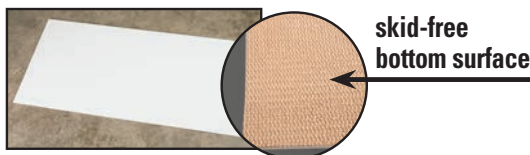

SPRAY BOOTH/MIXING ROOM WALK-ON TACKY MATS

Stop 'walking' dirt into your painting environment

Position on concrete floor at entry to spray booth and on carpeted floor at entry to shop office. When the top MAT is dirty, peel back at corner to remove dirty MAT from PAD. A new, fresh MAT is now on top.

Individually numbered multi-layer MATS (1 thru 30 sheets)

Two MAT Sizes: 18" x 36" and 24" x 36"

STARTER KITS

are packaged

- 1 – Reusable BASE with
- 1 – MATS PAD per case (30 Sheets per PAD)

REPLACEMENT MATS PADS

are packaged

- 4 – PADS per case (30 Sheets per PAD)

Each Pad in the 4-PADS case is individually wrapped and labelled.

skid-free bottom surface

- ◆ Durable, reusable BASE with rubberized skid-free bottom surface keeps the PAD in place.