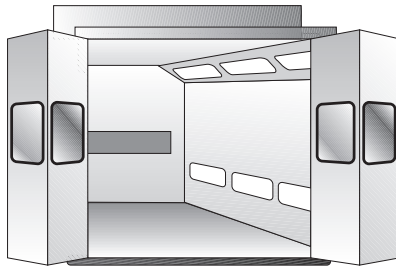

SPRAY BOOTH/MIXING ROOM WALK-ON TACKY MATS

Stop 'walking' dirt into your painting environment

Position on concrete floor at entry to spray booth and on carpeted floor at entry to shop office. When the top MAT is dirty, peel back at corner to remove dirty MAT from PAD. A new, fresh MAT is now on top.

Individually numbered multi-layer MATS (1 thru 30 sheets)

Two MAT Sizes: 18" x 36" and 24" x 36"

STARTER KITS

are packaged

- 1 – Reusable BASE with
- 1 – MATS PAD per case (30 Sheets per PAD)

REPLACEMENT MATS PADS

are packaged

- 4 – PADS per case (30 Sheets per PAD)

Each Pad in the 4-PADS case is individually wrapped and labelled.

skid-free bottom surface

- ◆ Durable, reusable BASE with rubberized skid-free bottom surface keeps the PAD in place.