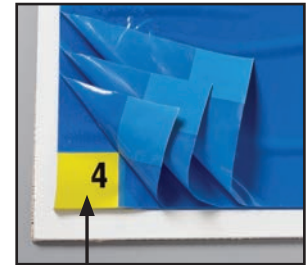

SPRAY BOOTH/MIXING ROOM WALK-ON TACKY MATS

Stop 'walking' dirt into your painting environment

Position on concrete floor at entry to spray booth and on carpeted floor at entry to shop office. When the top MAT is dirty, peel back at corner to remove dirty MAT from PAD. A new, fresh MAT is now on top.

Individually numbered multi-layer MATS (1 thru 30 sheets)

Two MAT Sizes: 18" x 36" and 24" x 36"

STARTER KITS

are packaged

- 1 – Reusable BASE with
- 1 – MATS PAD per case (30 Sheets per PAD)

REPLACEMENT MATS PADS

are packaged

- 4 – PADS per case (30 Sheets per PAD)

Each Pad in the 4-PADS case is individually wrapped and labelled.

skid-free bottom surface

- ◆ Durable, reusable BASE with rubberized skid-free bottom surface keeps the PAD in place.