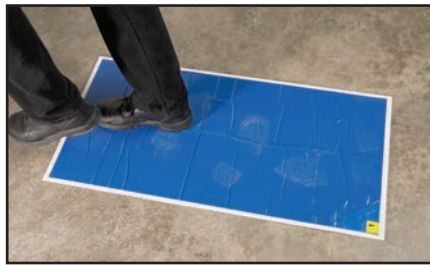

SPRAY BOOTH/MIXING ROOM WALK-ON TACKY MATS

Stop 'walking' dirt into your painting environment

Position on concrete floor at entry to spray booth and on carpeted floor at entry to shop office. When the top MAT is dirty, peel back at corner to remove dirty MAT from PAD. A new, fresh MAT is now on top.

Individually numbered multi-layer MATS (1 thru 30 sheets)

Two MAT Sizes: 18" x 36" and 24" x 36"

STARTER KITS

are packaged

- 1 – Reusable BASE with
- 1 – MATS PAD per case (30 Sheets per PAD)

REPLACEMENT MATS PADS

are packaged

- 4 – PADS per case (30 Sheets per PAD)

Each Pad in the 4-PADS case is individually wrapped and labelled.

skid-free bottom surface

- ◆ Durable, reusable BASE with rubberized skid-free bottom surface keeps the PAD in place.