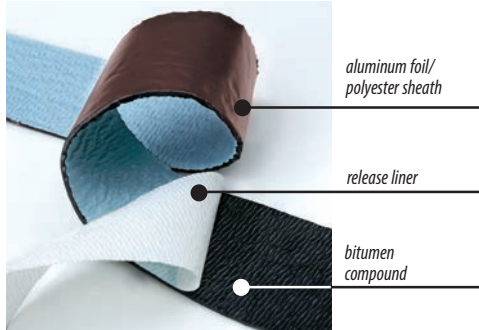

Self-Adhering SEAM SEALANT TAPE

The ultimate seam sealant system for exterior and interior sealant applications.

Immediately Paintable

A flexible, self-adhering seam sealant tape that combines a waterproof, heat resistant bitumen compound reinforced by a protective aluminum foil covered in a polyester sheath with a release liner against the compound.

Easy, Fast Sealant Applications:

1/2" Exterior Seam Sealant Tape Application

A seam sealing application on the roof of a step van to prevent water leakage around the rivets at the perimeter of the roof.

Rivets

Sealant tape gives a water-proofing, self-sealing protective cover over the rivets & into the crevice of the seam.

Product Information

Part No.	Description	Units/Case
217	Seam Sealant Tape Roll 1" x 32' (25mm x 10m)	6

Ultra-Bond Double-Sided Attachment Tape with release liner.

Rocker Panels

Fascia Strips